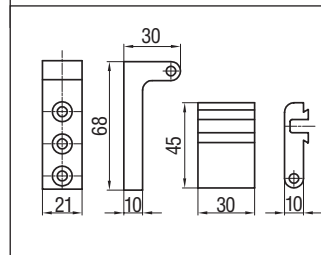

On the frame with the sliding fixing brackets included and the bottom hinged window bracket part No. 36665E

On the frame with the bottom hinged window brackets part No. 36665E and pivoting brackets part No. 40560T

With sliding fixing bracket included

**⚠** The instructions for a safe installation are included in the section "SECURITY WARNINGS"

## Accessories

Bottom hinged window bracket part No. 401571 for smoke extraction installation and heavy windows

Adjustable aluminium bracket for bottom hinged window part No. 37493H

Aluminium dovetail pivoting bracket part No. 40560T