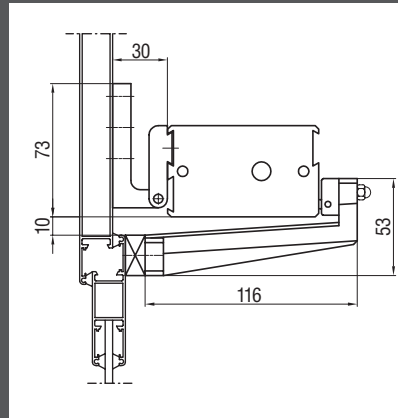

## Installation examples

Top hinged windows

Side hinged windows

Roof windows

On the frame with the sliding fixing bracket included

Bottom hinged windows

Side hinged windows

Side hinged windows

On the frame with the sliding fixing brackets included and the bottom hinged window bracket part No. 36665E

On the frame with the bottom hinged window brackets part No. 36665E and pivoting brackets part No. 40560T