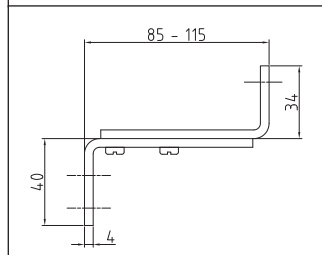

Adjustable aluminium bracket for bottom hinged window part No. 37493H