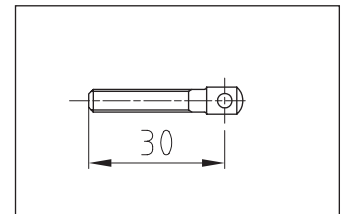

## Accessories

Bottom hinged window bracket part No. 401571 for smoke extraction installation and heavy windows

Adjustable aluminium bracket for bottom hinged window part No. 37493H

Aluminium dovetail pivoting bracket part No. 40560T