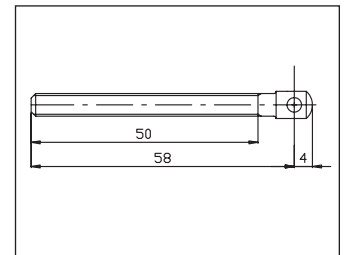

Chain tie-rod for special installation (for example wood or PVC window frame) part No. 81222C