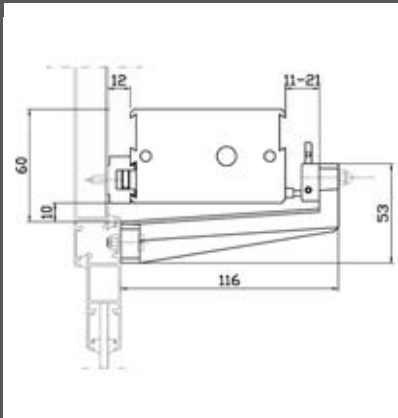

## Installation examples

Top hinged windows

Side hinged windows

Roof windows

On the frame with the sliding fixing bracket included

Bottom hinged windows

Side hinged windows

Side hinged windows

On the frame with the sliding fixing brackets included and the bottom hinged window bracket part No. 36665E

On the frame with the bottom hinged window brackets part No. 36665E and pivoting brackets part No. 40560T